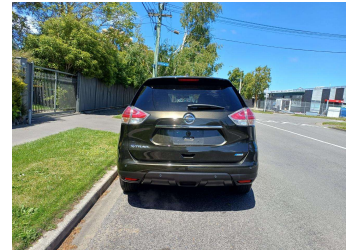

# 2014 Nissan X-TRAIL 20X 4WD 7 SEAT

**Purchase Price**

**\$18,990**

Includes GST  
Excludes on-road costs of \$400

Finance may be available on this vehicle. Ask one of our friendly staff for more information.

**Body Style**  
5 door, SUV / 4x4

**Odometer**  
52,230 km

**Engine**  
2000 cc, Internal Combustion

**Fuel Type**  
Petrol

**Transmission**  
Auto, 4WD

**Wheels**  
-

**VIN**  
7AT0DH6LX23015745

**Interior**  
Black, Leather