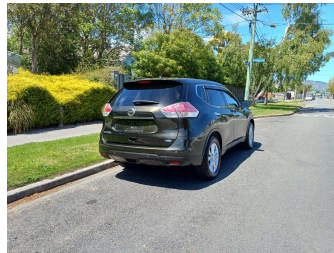

# 2014 Nissan X-TRAIL 20X 4WD 7 SEAT

**Purchase Price**

**\$18,990**

Includes GST  
Excludes on-road costs of \$400

Finance may be available on this vehicle. Ask one of our friendly staff for more information.

**Body Style**  
5 door, SUV / 4x4

**Odometer**  
52,230 km

**Engine**  
2000 cc, Internal Combustion

**Fuel Type**  
Petrol

**Transmission**  
Auto, 4WD

**Wheels**  
-

**VIN**  
7AT0DH6LX23015745

**Interior**  
Black, Leather