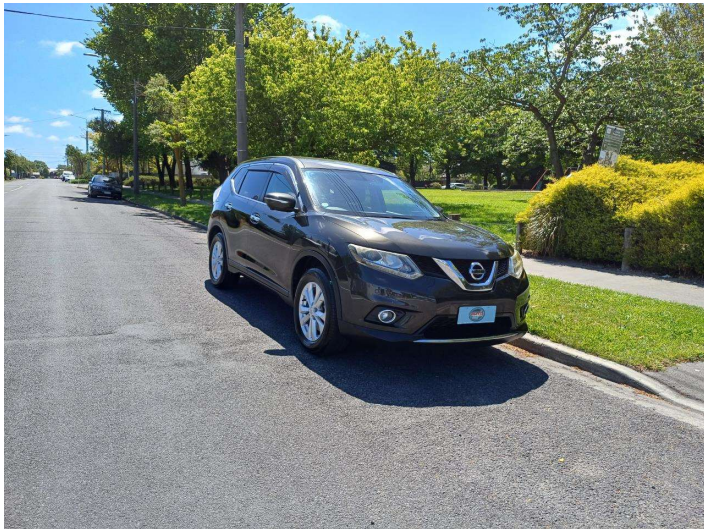

# 2014 Nissan X-TRAIL 20X 4WD 7 SEAT

**Purchase Price**

**\$18,990**

Includes GST  
Excludes on-road costs of \$400

Finance may be available on this vehicle. Ask one of our friendly staff for more information.

**Body Style**  
5 door, SUV / 4x4

**Odometer**  
52,230 km

**Engine**  
2000 cc, Internal Combustion

**Fuel Type**  
Petrol

**Transmission**  
Auto, 4WD

**Wheels**  
-

**VIN**  
7AT0DH6LX23015745

**Interior**  
Black, Leather