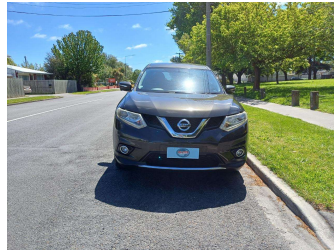

# 2014 Nissan X-TRAIL 20X 4WD 7 SEAT

**Purchase Price**

**\$18,990**

Includes GST  
Excludes on-road costs of \$400

Finance may be available on this vehicle. Ask one of our friendly staff for more information.

**Body Style**  
5 door, SUV / 4x4

**Odometer**  
52,230 km

**Engine**  
2000 cc, Internal Combustion

**Fuel Type**  
Petrol

**Transmission**  
Auto, 4WD

**Wheels**  
-

**VIN**  
7AT0DH6LX23015745

**Interior**  
Black, Leather