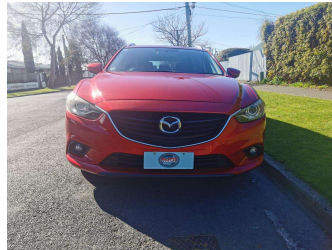

2013 Mazda Atenza 20S SPORTS

Purchase Price **\$15,990**

Includes GST
Excludes on-road costs of \$400

Finance may be available on this vehicle. Ask one of our friendly staff for more information.

Gain peace of mind with Mechanical Breakdown Insurance. **Ask us how.**

- Top features**
- » 19' Factory Alloys
 - » 6 Air Bags
 - » AA Odometer Certified
 - » Adaptive Front Light S...
 - » Air Conditioning
 - » Auto headlights
 - » Auto rain wipers
 - » Bluetooth Handfree
 - » Cargo Blind
 - » CD Player
 - » Chain-driven Engine
 - » Climate Control
 - » Cruise Control
 - » Digital Display
 - » Electric Mirrors
 - » Electric Windows
 - » Fog Lights
 - » HID Headlights

Body Style
5 door, Station Wagon

Odometer
55,830 km

Engine
2000 cc, Internal Combustion

Fuel Type
Petrol

Transmission
Auto, 2WD

Wheels
-

VIN
7AT0C139X23101491

Interior
Black, Cloth