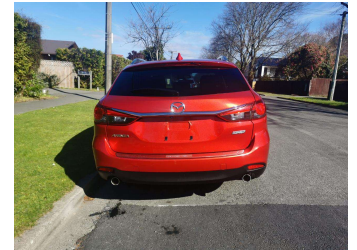

2013 Mazda Atenza 20S SPORTS

Purchase Price **\$15,990**

Includes GST
Excludes on-road costs of \$400

Finance may be available on this vehicle. Ask one of our friendly staff for more information.

Gain peace of mind with Mechanical Breakdown Insurance. **Ask us how.**

- Top features**
- » 19' Factory Alloys
 - » 6 Air Bags
 - » AA Odometer Certified
 - » Adaptive Front Light S...
 - » Air Conditioning
 - » Auto headlights
 - » Auto rain wipers
 - » Bluetooth Handfree
 - » Cargo Blind
 - » CD Player
 - » Chain-driven Engine
 - » Climate Control
 - » Cruise Control
 - » Digital Display
 - » Electric Mirrors
 - » Electric Windows
 - » Fog Lights
 - » HID Headlights

Body Style
5 door, Station Wagon

Odometer
55,830 km

Engine
2000 cc, Internal Combustion

Fuel Type
Petrol

Transmission
Auto, 2WD

Wheels
-

VIN
7AT0C139X23101491

Interior
Black, Cloth