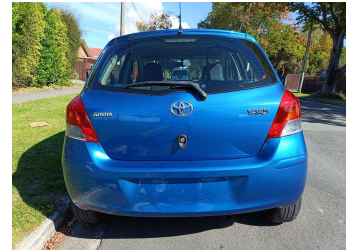

2010 Toyota Yaris Vitz 1.3 NZ NEW

Purchase Price

\$9,590

Includes GST
Excludes on-road costs of \$400

Finance may be available on this vehicle. Ask one of our friendly staff for more information.

Gain peace of mind with Mechanical Breakdown Insurance. **Ask us how.**

Body Style

5 door, Hatchback

Odometer

39,800 km

Engine

1300 cc, Internal Combustion

Fuel Type

Petrol

Transmission

Auto, 2WD

Wheels

-

VIN

JTDKW963X05138144

Interior

Black