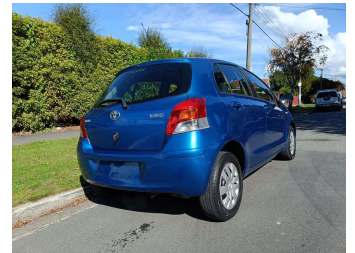

2010 Toyota Yaris Vitz 1.3 NZ NEW

Purchase Price

\$9,590

Includes GST
Excludes on-road costs of \$400

Finance may be available on this vehicle. Ask one of our friendly staff for more information.

Gain peace of mind with Mechanical Breakdown Insurance. **Ask us how.**

Body Style

5 door, Hatchback

Odometer

39,800 km

Engine

1300 cc, Internal Combustion

Fuel Type

Petrol