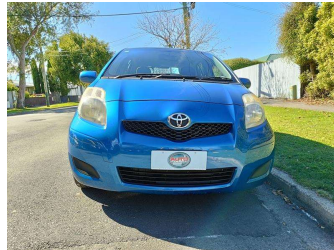

2010 Toyota Yaris Vitz 1.3 NZ NEW

Purchase Price

\$9,590

Includes GST
Excludes on-road costs of \$400

Finance may be available on this vehicle. Ask one of our friendly staff for more information.

Gain peace of mind with Mechanical Breakdown Insurance. **Ask us how.**

Body Style

5 door, Hatchback

Odometer

39,800 km

Engine

1300 cc, Internal Combustion

Fuel Type

Petrol

Transmission

Auto, 2WD

Wheels

-

VIN

JTDKW963X05138144

Interior

Black