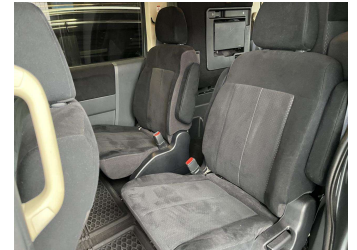

2010 Mitsubishi DELICA D:5 G 7 SEAT 4WD

Purchase Price **\$15,990**

Includes GST
Excludes on-road costs of \$400

Finance may be available on this vehicle. Ask one of our friendly staff for more information.

Gain peace of mind with Mechanical Breakdown Insurance. **Ask us how.**

- Top features**
- » 18' Factory Alloys
 - » 4WD on demand
 - » AA Odometer Certified
 - » Air Bag(s)
 - » Air Conditioning
 - » All Electrics
 - » Auto headlights
 - » Auto rain wipers
 - » CD Player
 - » Central Locking
 - » Climate Control
 - » Cruise Control
 - » Digital Display
 - » Downhill Assist Contro...
 - » Electric Mirrors
 - » Electric Sliding Door
 - » Electric Windows
 - » Fog Lights

Body Style
5 door, Van

Odometer
95,300 km

Engine
2400 cc, Internal Combustion

Fuel Type
Petrol

Transmission
Auto, 4WD

Wheels
-

VIN
-

Interior
Black, Cloth