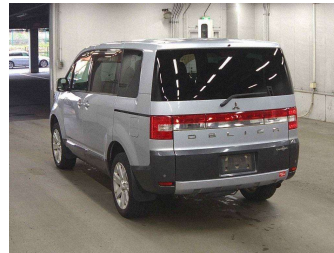

2010 Mitsubishi DELICA D:5 G 7 SEAT 4WD

Purchase Price **\$15,990**

Includes GST
Excludes on-road costs of \$400

Finance may be available on this vehicle. Ask one of our friendly staff for more information.

Body Style
5 door, Van

Odometer
95,300 km

Engine
2400 cc, Internal Combustion

Fuel Type
Petrol

Transmission
Auto, 4WD

Wheels
-

VIN
-

Interior
Black, Cloth