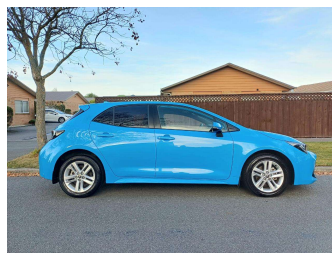

# 2021 Toyota Corolla Sports 2.0S

Purchase Price

**\$22,990**

Includes GST  
Excludes on-road costs of \$400

Finance may be available on this vehicle. Ask one of our friendly staff for more information.

Gain peace of mind with Mechanical Breakdown Insurance. **Ask us how.**

Body Style

**5 door, Hatchback**

Odometer

**53,251 km**

Engine

**2000 cc, Internal Combustion**

Fuel Type

**Petrol**