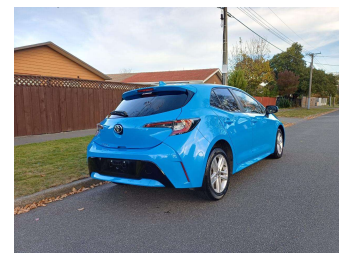

# 2021 Toyota Corolla Sports 2.0S

Purchase Price

**\$22,990**

Includes GST  
Excludes on-road costs of \$400

Finance may be available on this vehicle. Ask one of our friendly staff for more information.

Gain peace of mind with Mechanical Breakdown Insurance. **Ask us how.**

Body Style

**5 door, Hatchback**

Odometer

**53,251 km**

Engine

**2000 cc, Internal Combustion**

Fuel Type

**Petrol**