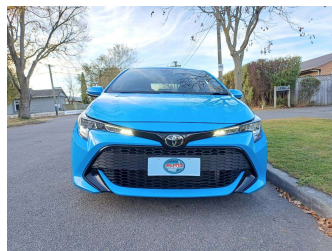

# 2021 Toyota Corolla Sports 2.0S

Purchase Price

**\$22,990**

Includes GST  
Excludes on-road costs of \$400

Finance may be available on this vehicle. Ask one of our friendly staff for more information.

Gain peace of mind with Mechanical Breakdown Insurance. **Ask us how.**