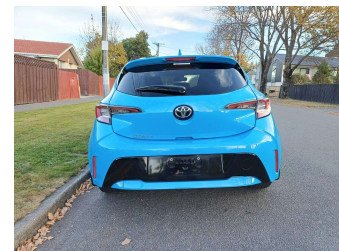

# 2021 Toyota Corolla Sports 2.0S

Purchase Price

**\$22,990**

Includes GST  
Excludes on-road costs of \$400

Finance may be available on this vehicle. Ask one of our friendly staff for more information.

Gain peace of mind with Mechanical Breakdown Insurance. **Ask us how.**

Body Style

**5 door, Hatchback**

Odometer

**53,251 km**

Engine

**2000 cc, Internal Combustion**

Fuel Type

**Petrol**