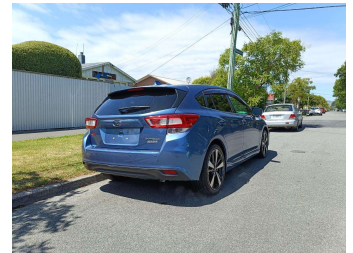

# 2017 Subaru Impreza Sports STI TOP SPEC

**Purchase Price** **\$18,590**

Includes GST  
Excludes on-road costs of \$400

Finance may be available on this vehicle. Ask one of our friendly staff for more information.

Body Style  
**5 door, Hatchback**

Odometer  
**39,275 km**

Engine  
**2000 cc, Internal Combustion**

Fuel Type  
**Petrol**

Transmission  
**Auto, 2WD**

Wheels  
-

VIN  
**7AT0GF09X23030069**

Interior  
**Black, Cloth**