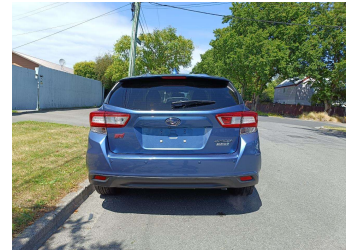

# 2017 Subaru Impreza Sports STI TOP SPEC

**Purchase Price** **\$18,590**

Includes GST  
Excludes on-road costs of \$400

Finance may be available on this vehicle. Ask one of our friendly staff for more information.

Body Style  
**5 door, Hatchback**

Odometer  
**39,275 km**

Engine  
**2000 cc, Internal Combustion**

Fuel Type  
**Petrol**

Transmission  
**Auto, 2WD**

Wheels  
-

VIN  
**7AT0GF09X23030069**

Interior  
**Black, Cloth**