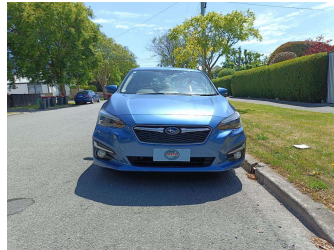

# 2017 Subaru Impreza Sports STI TOP SPEC

**Purchase Price** **\$18,590**

Includes GST  
Excludes on-road costs of \$400

Finance may be available on this vehicle. Ask one of our friendly staff for more information.