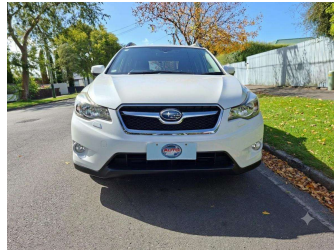

2015 Subaru XV 2.0L SPORTS 4WD

Purchase Price

\$13,590

Includes GST
Excludes on-road costs of \$400

Finance may be available on this vehicle. Ask one of our friendly staff for more information.

Gain peace of mind with Mechanical Breakdown Insurance. **Ask us how.**

Body Style

5 door, Hatchback

Odometer

124,340 km

Engine

2000 cc, Internal Combustion

Fuel Type

Petrol