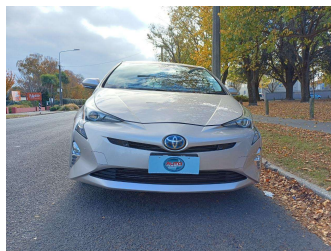

# 2018 Toyota Prius 1.8S Sports

**Purchase Price** **\$17,990**

Includes GST  
Excludes on-road costs of \$400

Finance may be available on this vehicle. Ask one of our friendly staff for more information.

Body Style  
**4 door, Sedan**

Odometer  
**126,460 km**

Engine  
**1800 cc, Hybrid**

Fuel Type  
**Hybrid**

Transmission  
**Auto, 2WD**

Wheels  
-

VIN  
**7AT0H637X26118660**

Interior  
**Black**