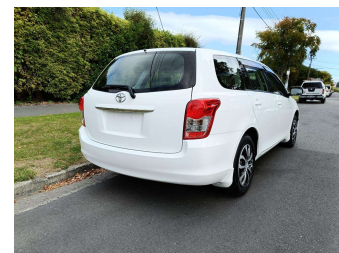

# 2012 Toyota Corolla 1.5P MANUAL NZ NEW

Purchase Price

**\$9,990**

Includes GST  
Excludes on-road costs of \$400

Finance may be available on this vehicle. Ask one of our friendly staff for more information.