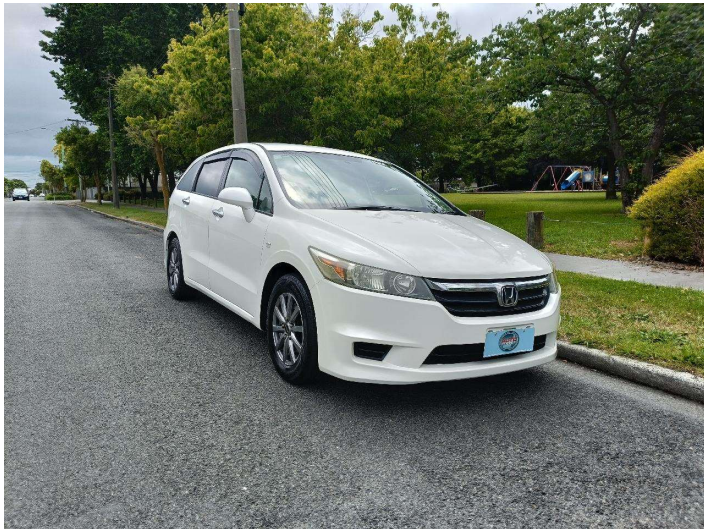

# 2008 Honda Stream Sports 7 Seater

Purchase Price

**\$5,990**

Includes GST  
Excludes on-road costs of \$400

Finance may be available on this vehicle. Ask one of our friendly staff for more information.

Gain peace of mind with Mechanical Breakdown Insurance. **Ask us how.**

Body Style

**5 door, Station Wagon**

Odometer

**163,000 km**

Engine

**1800 cc, Internal Combustion**

Fuel Type

**Petrol**

Transmission

**Auto, 2WD**

Wheels

-

VIN

**7AT08GADX19070344**

Interior

**Black**