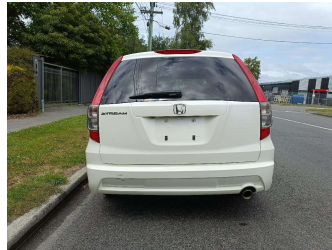

# 2008 Honda Stream Sports 7 Seater

Purchase Price

**\$5,990**

Includes GST  
Excludes on-road costs of \$400

Finance may be available on this vehicle. Ask one of our friendly staff for more information.

Gain peace of mind with Mechanical Breakdown Insurance. **Ask us how.**

Body Style

**5 door, Station Wagon**

Odometer

**163,000 km**

Engine

**1800 cc, Internal Combustion**

Fuel Type

**Petrol**