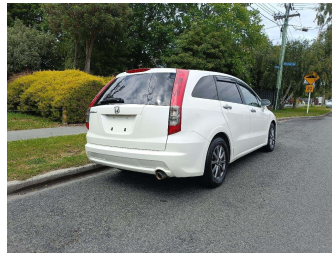

# 2008 Honda Stream Sports 7 Seater

Purchase Price

**\$5,990**

Includes GST  
Excludes on-road costs of \$400

Finance may be available on this vehicle. Ask one of our friendly staff for more information.

Gain peace of mind with Mechanical Breakdown Insurance. **Ask us how.**

Body Style

**5 door, Station Wagon**

Odometer

**163,000 km**

Engine

**1800 cc, Internal Combustion**

Fuel Type

**Petrol**