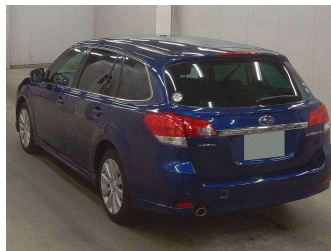

2011 Subaru Legacy 2.5I S PACKAGE 4WD

Purchase Price **\$11,590**

Includes GST
Excludes on-road costs of \$400

Finance may be available on this vehicle. Ask one of our friendly staff for more information.

Body Style
Station Wagon

Odometer
49,900 km

Engine
2500 cc, Internal Combustion

Fuel Type
Petrol

Transmission
Auto

Wheels
-

VIN
-

Interior
Black, Cloth