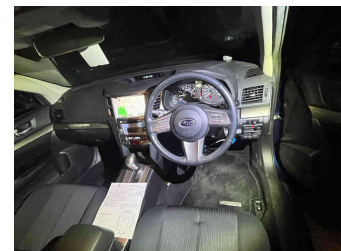

2011 Subaru Legacy 2.5I S PACKAGE 4WD

Purchase Price **\$11,590**

Includes GST
Excludes on-road costs of \$400

Finance may be available on this vehicle. Ask one of our friendly staff for more information.

Gain peace of mind with Mechanical Breakdown Insurance. **Ask us how.**

- Top features**
- » AA Odometer Certified
 - » Adaptive Radar Cruise...
 - » Air Bag(s)
 - » Air Conditioning
 - » All Electrics
 - » Alloy Wheels
 - » CD Player
 - » Central Locking
 - » Climate Control
 - » Digital Display
 - » Downhill Assist Contro...
 - » Electric Mirrors
 - » Electric Seats
 - » Electric Windows
 - » Fog Lights
 - » Forward Collision Miti...
 - » HID Headlights
 - » Immobiliser

Body Style
Station Wagon

Odometer
49,900 km

Engine
2500 cc, Internal Combustion

Fuel Type
Petrol

Transmission
Auto

Wheels
-

VIN
-

Interior
Black, Cloth