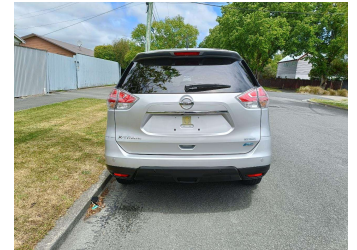

2014 Nissan X-Trail 20X 4WD TOP SPEC

Purchase Price **\$16,990**

Includes GST
Excludes on-road costs of \$400

Finance may be available on this vehicle. Ask one of our friendly staff for more information.

Body Style
5 door, SUV / 4x4

Odometer
88,150 km

Engine
2000 cc, Internal Combustion

Fuel Type
Petrol

Transmission
Auto, 4WD

Wheels
-

VIN
7AT0DH6LX23033493

Interior
Black, Leather