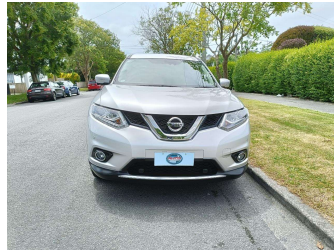

2014 Nissan X-Trail 20X 4WD TOP SPEC

Purchase Price **\$16,990**

Includes GST
Excludes on-road costs of \$400

Finance may be available on this vehicle. Ask one of our friendly staff for more information.

Body Style
5 door, SUV / 4x4

Odometer
88,150 km

Engine
2000 cc, Internal Combustion

Fuel Type
Petrol

Transmission
Auto, 4WD

Wheels
-

VIN
7AT0DH6LX23033493

Interior
Black, Leather