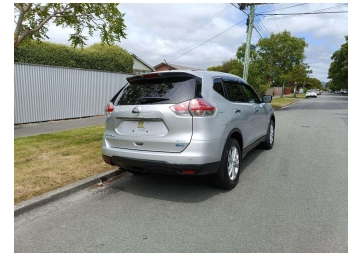

2014 Nissan X-Trail 20X 4WD TOP SPEC

Purchase Price **\$16,990**

Includes GST
Excludes on-road costs of \$400

Finance may be available on this vehicle. Ask one of our friendly staff for more information.

Body Style
5 door, SUV / 4x4

Odometer
88,150 km

Engine
2000 cc, Internal Combustion

Fuel Type
Petrol

Transmission
Auto, 4WD

Wheels
-

VIN
7AT0DH6LX23033493

Interior
Black, Leather