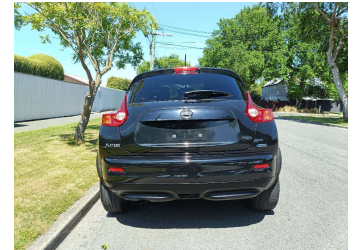

# 2013 Nissan JUKE 15RX SPORTS

**Purchase Price** **\$7,590**  
Includes GST, Registration & Licensing

Finance may be available on this vehicle. Ask one of our friendly staff for more information.

Gain peace of mind with Mechanical Breakdown Insurance. **Ask us how.**

Body Style  
**5 door, Hatchback**

Odometer  
**173,700 km**

Engine  
**1500 cc, Internal Combustion**

Fuel Type  
**Petrol**

Transmission  
**Auto, 2WD**

Wheels  
-

VIN  
**7AT0DH8HX21305745**

Interior  
**Black**