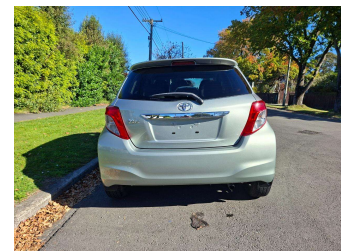

2012 Toyota Vitz Yaris HIGH SPEC

Purchase Price

\$10,590

Includes GST
Excludes on-road costs of \$400

Finance may be available on this vehicle. Ask one of our friendly staff for more information.

Gain peace of mind with Mechanical Breakdown Insurance. **Ask us how.**