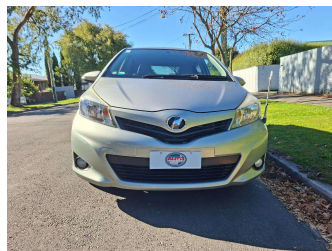

2012 Toyota Vitz Yaris HIGH SPEC

Purchase Price

\$10,590

Includes GST
Excludes on-road costs of \$400

Finance may be available on this vehicle. Ask one of our friendly staff for more information.

Gain peace of mind with Mechanical Breakdown Insurance. **Ask us how.**

Body Style

5 door, Hatchback

Odometer

48,080 km

Engine

1329 cc, Internal Combustion

Fuel Type

Petrol