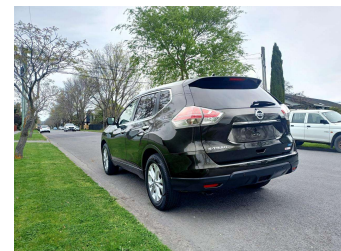

2014 Nissan X-TRAIL 4WD 7 SEAT CRUISE

Purchase Price

\$17,590

Includes GST
Excludes on-road costs of \$400

Finance may be available on this vehicle. Ask one of our friendly staff for more information.

Gain peace of mind with Mechanical Breakdown Insurance. **Ask us how.**

Body Style
5 door, SUV / 4x4

Odometer
81,661 km

Engine
2000 cc, Internal Combustion

Fuel Type
Petrol

Transmission
Auto, 4WD

Wheels
-

VIN
7AT0DH6LX23030536

Interior
Black, Leather