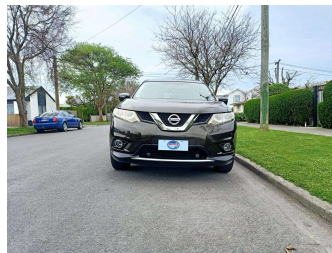

2014 Nissan X-TRAIL 4WD 7 SEAT CRUISE

Purchase Price

\$17,590

Includes GST
Excludes on-road costs of \$400

Finance may be available on this vehicle. Ask one of our friendly staff for more information.

Gain peace of mind with Mechanical Breakdown Insurance. **Ask us how.**

Body Style
5 door, SUV / 4x4

Odometer
81,661 km

Engine
2000 cc, Internal Combustion

Fuel Type
Petrol

Transmission
Auto, 4WD

Wheels
-

VIN
7AT0DH6LX23030536

Interior
Black, Leather