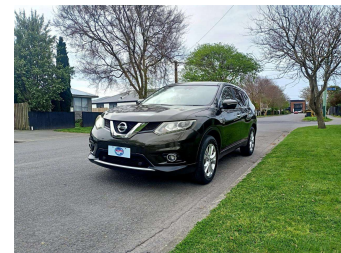

2014 Nissan X-TRAIL 4WD 7 SEAT CRUISE

Purchase Price

\$17,590

Includes GST
Excludes on-road costs of \$400

Finance may be available on this vehicle. Ask one of our friendly staff for more information.

Gain peace of mind with Mechanical Breakdown Insurance. **Ask us how.**

Body Style
5 door, SUV / 4x4

Odometer
81,661 km

Engine
2000 cc, Internal Combustion

Fuel Type
Petrol

Transmission
Auto, 4WD

Wheels
-

VIN
7AT0DH6LX23030536

Interior
Black, Leather