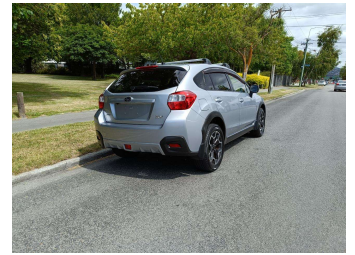

2013 Subaru XV 2.0L SPORTS 4WD

Purchase Price

\$14,590

Includes GST
Excludes on-road costs of \$400

Finance may be available on this vehicle. Ask one of our friendly staff for more information.

Gain peace of mind with Mechanical Breakdown Insurance. **Ask us how.**