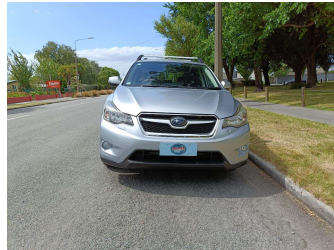

2013 Subaru XV 2.0L SPORTS 4WD

Purchase Price

\$14,590

Includes GST
Excludes on-road costs of \$400

Finance may be available on this vehicle. Ask one of our friendly staff for more information.

Gain peace of mind with Mechanical Breakdown Insurance. **Ask us how.**