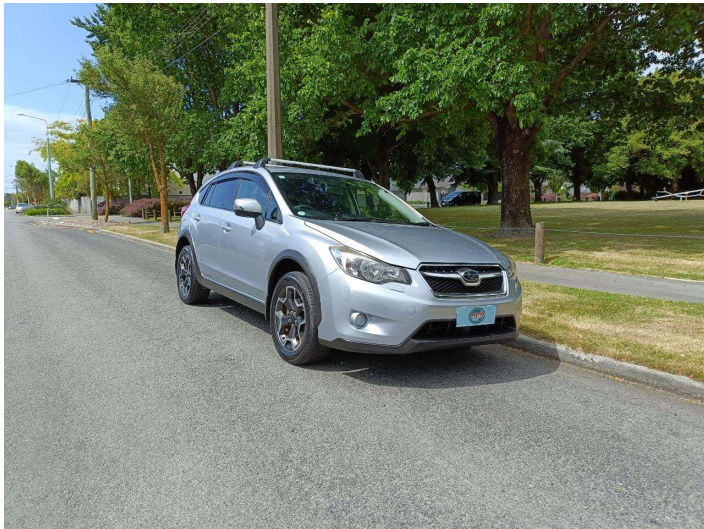

2013 Subaru XV 2.0L SPORTS 4WD

Purchase Price

\$14,590

Includes GST
Excludes on-road costs of \$400

Finance may be available on this vehicle. Ask one of our friendly staff for more information.

Gain peace of mind with Mechanical Breakdown Insurance. **Ask us how.**