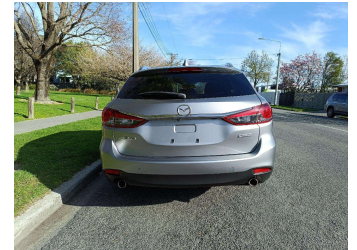

# 2013 Mazda Ateza 20S SPORTS

Purchase Price

**\$16,990**

Includes GST  
Excludes on-road costs of \$400

Finance may be available on this vehicle. Ask one of our friendly staff for more information.

Gain peace of mind with Mechanical Breakdown Insurance. **Ask us how.**

Body Style

**5 door, Station Wagon**

Odometer

**22,280 km**

Engine

**2000 cc, Internal Combustion**

Fuel Type

**Petrol**