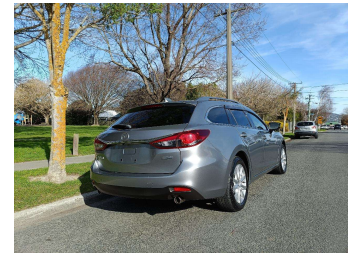

# 2013 Mazda Ateza 20S SPORTS

Purchase Price

**\$16,990**

Includes GST  
Excludes on-road costs of \$400

Finance may be available on this vehicle. Ask one of our friendly staff for more information.

Gain peace of mind with Mechanical Breakdown Insurance. **Ask us how.**

Body Style

**5 door, Station Wagon**

Odometer

**22,280 km**

Engine

**2000 cc, Internal Combustion**

Fuel Type

**Petrol**

Transmission

**Auto, 2WD**

Wheels

-

VIN

**7AT0C139X24424147**

Interior

**Black, Cloth**