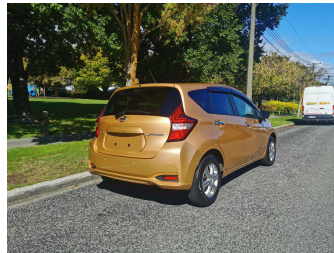

2017 Nissan Note E POWER X

Purchase Price

\$11,590

Includes GST
Excludes on-road costs of \$400

Finance may be available on this vehicle. Ask one of our friendly staff for more information.

Gain peace of mind with Mechanical Breakdown Insurance. **Ask us how.**

Body Style

5 door, Hatchback

Odometer

78,620 km

Engine

1200 cc, Internal Combustion

Fuel Type

Hybrid