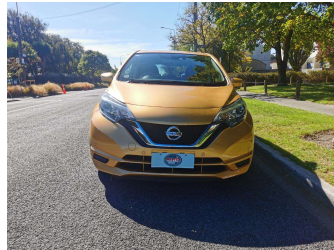

2017 Nissan Note E POWER X

Purchase Price

\$11,590

Includes GST
Excludes on-road costs of \$400

Finance may be available on this vehicle. Ask one of our friendly staff for more information.

Gain peace of mind with Mechanical Breakdown Insurance. **Ask us how.**

Body Style

5 door, Hatchback

Odometer

78,620 km

Engine

1200 cc, Internal Combustion

Fuel Type

Hybrid

Transmission

Auto, 2WD

Wheels

-

VIN

7AT0DH79X23138395

Interior

Black, Cloth