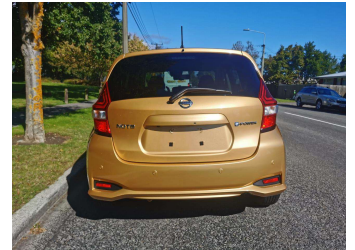

2017 Nissan Note E POWER X

Purchase Price

\$11,590

Includes GST
Excludes on-road costs of \$400

Finance may be available on this vehicle. Ask one of our friendly staff for more information.

Gain peace of mind with Mechanical Breakdown Insurance. **Ask us how.**

Body Style

5 door, Hatchback

Odometer

78,620 km

Engine

1200 cc, Internal Combustion

Fuel Type

Hybrid

Transmission

Auto, 2WD

Wheels

-

VIN

7AT0DH79X23138395

Interior

Black, Cloth