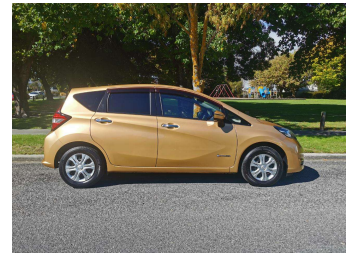

2017 Nissan Note E POWER X

Purchase Price

\$11,590

Includes GST
Excludes on-road costs of \$400

Finance may be available on this vehicle. Ask one of our friendly staff for more information.

Gain peace of mind with Mechanical Breakdown Insurance. **Ask us how.**

Body Style

5 door, Hatchback

Odometer

78,620 km

Engine

1200 cc, Internal Combustion

Fuel Type

Hybrid