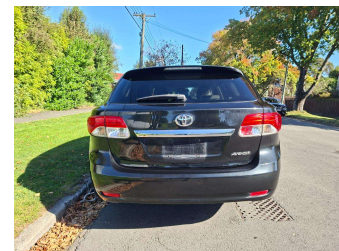

2013 Toyota Avensis 2.0 Sports TOP SPEC

Purchase Price **\$10,990**

Includes GST
Excludes on-road costs of \$400

Finance may be available on this vehicle. Ask one of our friendly staff for more information.

Body Style
5 door, Station Wagon

Odometer
106,000 km

Engine
2000 cc, Internal Combustion

Fuel Type
Petrol

Transmission
Auto, 2WD

Wheels
-

VIN
7AT0H63MX26008707

Interior
Beige