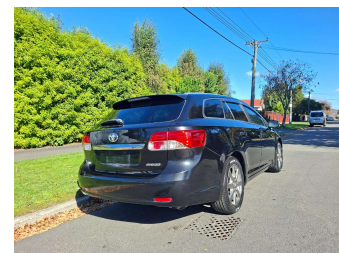

2013 Toyota Avensis 2.0 Sports TOP SPEC

Purchase Price **\$10,990**

Includes GST
Excludes on-road costs of \$400

Finance may be available on this vehicle. Ask one of our friendly staff for more information.

Body Style
5 door, Station Wagon

Odometer
106,000 km

Engine
2000 cc, Internal Combustion

Fuel Type
Petrol

Transmission
Auto, 2WD

Wheels
-

VIN
7AT0H63MX26008707

Interior
Beige