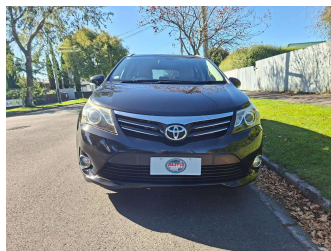

2013 Toyota Avensis 2.0 Sports TOP SPEC

Purchase Price **\$10,990**

Includes GST
Excludes on-road costs of \$400

Finance may be available on this vehicle. Ask one of our friendly staff for more information.

Body Style
5 door, Station Wagon

Odometer
106,000 km

Engine
2000 cc, Internal Combustion

Fuel Type
Petrol

Transmission
Auto, 2WD

Wheels
-

VIN
7AT0H63MX26008707

Interior
Beige