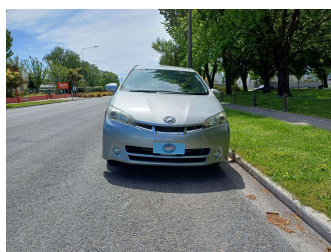

# 2011 Toyota Wish 1.8S SPORTS PACKAGE

**Purchase Price** **\$12,990**

Includes GST  
Excludes on-road costs of \$400

Finance may be available on this vehicle. Ask one of our friendly staff for more information.

Body Style  
**5 door, Station Wagon**

Odometer  
**57,580 km**

Engine  
**1800 cc, Internal Combustion**

Fuel Type  
**Petrol**

Transmission  
**Auto, 4WD**

Wheels  
-

VIN  
**7AT0H64BX23625332**

Interior  
**Black, Cloth**