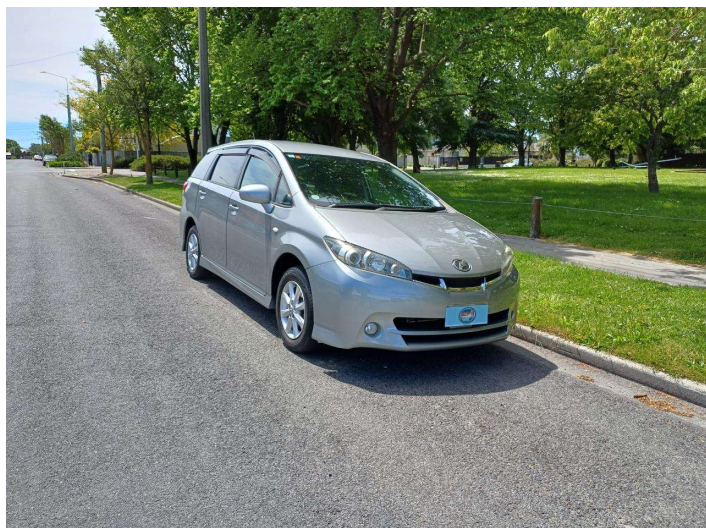

# 2011 Toyota Wish 1.8S SPORTS PACKAGE

**Purchase Price** **\$12,990**

Includes GST  
Excludes on-road costs of \$400

Finance may be available on this vehicle. Ask one of our friendly staff for more information.

Body Style  
**5 door, Station Wagon**

Odometer  
**57,580 km**

Engine  
**1800 cc, Internal Combustion**

Fuel Type  
**Petrol**

Transmission  
**Auto, 4WD**

Wheels  
-

VIN  
**7AT0H64BX23625332**

Interior  
**Black, Cloth**

Safety

Based on 2023 VSRR rating

Reg No.  
-

Ext Colour  
**GRAY METALLIC**

History  
**Ex-Overseas**

Seats  
**7 seats**

CO2 Emissions  
**★★★★☆**  
**188 grams/km**

Energy Economy  
**★★★★☆**  
**Annual fuel cost of \$3,060**  
**7.8L per 100km**