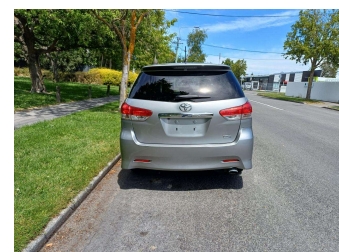

# 2011 Toyota Wish 1.8S SPORTS PACKAGE

**Purchase Price** **\$12,990**

Includes GST  
Excludes on-road costs of \$400

Finance may be available on this vehicle. Ask one of our friendly staff for more information.

Body Style  
**5 door, Station Wagon**

Odometer  
**57,580 km**

Engine  
**1800 cc, Internal Combustion**

Fuel Type  
**Petrol**

Transmission  
**Auto, 4WD**

Wheels  
-

VIN  
**7AT0H64BX23625332**

Interior  
**Black, Cloth**