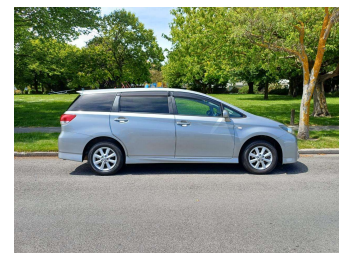

# 2011 Toyota Wish 1.8S SPORTS PACKAGE

**Purchase Price** **\$12,990**

Includes GST  
Excludes on-road costs of \$400

Finance may be available on this vehicle. Ask one of our friendly staff for more information.

Body Style  
**5 door, Station Wagon**

Odometer  
**57,580 km**

Engine  
**1800 cc, Internal Combustion**

Fuel Type  
**Petrol**

Transmission  
**Auto, 4WD**

Wheels  
-

VIN  
**7AT0H64BX23625332**

Interior  
**Black, Cloth**