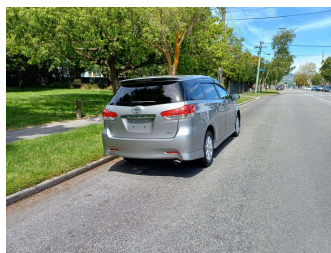

# 2011 Toyota Wish 1.8S SPORTS PACKAGE

**Purchase Price** **\$12,990**

Includes GST  
Excludes on-road costs of \$400

Finance may be available on this vehicle. Ask one of our friendly staff for more information.

Body Style  
**5 door, Station Wagon**

Odometer  
**57,580 km**

Engine  
**1800 cc, Internal Combustion**

Fuel Type  
**Petrol**

Transmission  
**Auto, 4WD**

Wheels  
-

VIN  
**7AT0H64BX23625332**

Interior  
**Black, Cloth**