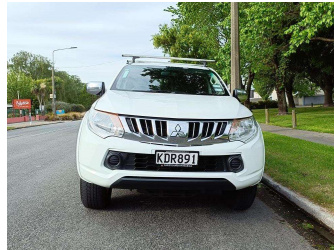

# 2016 Mitsubishi Triton GLX R SPORT 6M 2.4D

**Purchase Price** **\$20,990**  
Includes GST, Registration & Licensing

Finance may be available on this vehicle. Ask one of our friendly staff for more information.