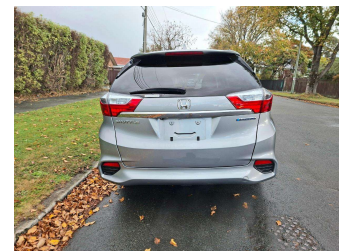

2016 Honda Shuttle Sports Hybrid

Purchase Price **\$12,990**

Includes GST
Excludes on-road costs of \$400

Finance may be available on this vehicle. Ask one of our friendly staff for more information.

Gain peace of mind with Mechanical Breakdown Insurance. **Ask us how.**

Body Style
5 door, Station Wagon

Odometer
104,000 km

Engine
1500 cc, Hybrid

Fuel Type
Hybrid

Transmission
Auto, 2WD

Wheels
-

VIN
7AT08G1XX26040212

Interior
Black