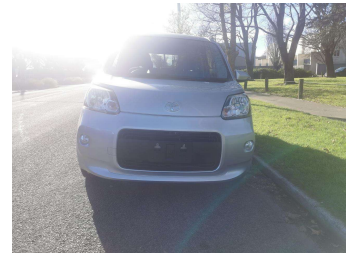

2015 Toyota PORTE X

Purchase Price **\$8,590**

Includes GST
Excludes on-road costs of \$400

Finance may be available on this vehicle. Ask one of our friendly staff for more information.

Gain peace of mind with Mechanical Breakdown Insurance. **Ask us how.**

Body Style
5 door, Hatchback

Odometer
75,600 km

Engine
1500 cc, Internal Combustion

Fuel Type
Petrol

Transmission
Auto, 2WD

Wheels
-

VIN
7AT0H64WX23158470

Interior
Charcoal, Cloth