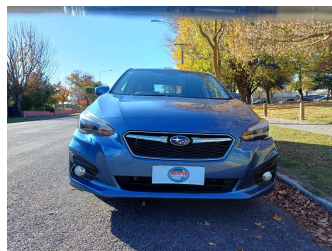

# 2017 Subaru Impreza SPORT 1.6I-L EYESIGHT

**Purchase Price**

**\$15,590**

Includes GST  
Excludes on-road costs of \$400

Finance may be available on this vehicle. Ask one of our friendly staff for more information.

Body Style  
**5 door, Hatchback**

Odometer  
**26,643 km**

Engine  
**1600 cc, Internal Combustion**

Fuel Type  
**Petrol**

Transmission  
**Auto, 2WD**

Wheels  
-

VIN  
**7AT0GF09X26030425**

Interior  
**Black**