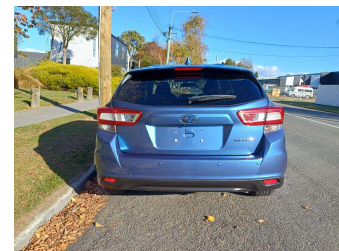

# 2017 Subaru Impreza SPORT 1.6I-L EYESIGHT

**Purchase Price**

**\$15,590**

Includes GST  
Excludes on-road costs of \$400

Finance may be available on this vehicle. Ask one of our friendly staff for more information.

Body Style  
**5 door, Hatchback**

Odometer  
**26,643 km**

Engine  
**1600 cc, Internal Combustion**

Fuel Type  
**Petrol**

Transmission  
**Auto, 2WD**

Wheels  
-

VIN  
**7AT0GF09X26030425**

Interior  
**Black**