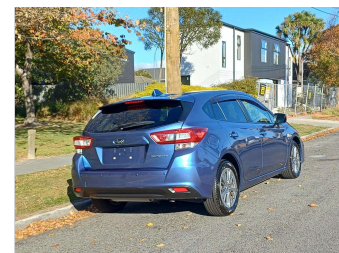

# 2017 Subaru Impreza SPORT 1.6I-L EYESIGHT

**Purchase Price**

**\$15,590**

Includes GST  
Excludes on-road costs of \$400

Finance may be available on this vehicle. Ask one of our friendly staff for more information.

Body Style  
**5 door, Hatchback**

Odometer  
**26,643 km**

Engine  
**1600 cc, Internal Combustion**

Fuel Type  
**Petrol**

Transmission  
**Auto, 2WD**

Wheels  
-

VIN  
**7AT0GF09X26030425**

Interior  
**Black**