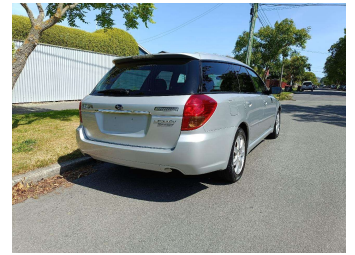

2005 Subaru Legacy B-SPORT

Purchase Price

\$5,990

Includes GST
Excludes on-road costs of \$400

Finance may be available on this vehicle. Ask one of our friendly staff for more information.

Gain peace of mind with Mechanical Breakdown Insurance. **Ask us how.**

Body Style

5 door, Station Wagon

Odometer

149,295 km

Engine

2000 cc, Internal Combustion

Fuel Type

Petrol