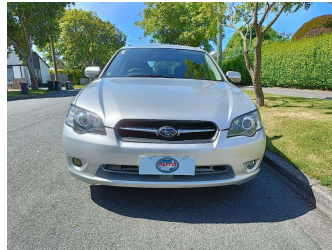

2005 Subaru Legacy B-SPORT

Purchase Price

\$5,990

Includes GST
Excludes on-road costs of \$400

Finance may be available on this vehicle. Ask one of our friendly staff for more information.

Gain peace of mind with Mechanical Breakdown Insurance. **Ask us how.**

Body Style

5 door, Station Wagon

Odometer

149,295 km

Engine

2000 cc, Internal Combustion

Fuel Type

Petrol

Transmission

Auto, 4WD

Wheels

-

VIN

7AT0GF0BX18095727

Interior

Black