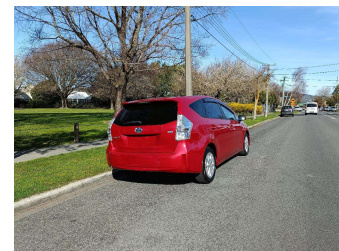

2012 Toyota Prius ALPHA G

Purchase Price **\$9,990**

Includes GST
Excludes on-road costs of \$400

Finance may be available on this vehicle. Ask one of our friendly staff for more information.

Gain peace of mind with Mechanical Breakdown Insurance. **Ask us how.**

Body Style
5 door, Station Wagon

Odometer
120,000 km

Engine
1800 cc, Hybrid

Fuel Type
Hybrid

Transmission
Auto, 2WD

Wheels
-

VIN
7AT0H637X23088859

Interior
Grey