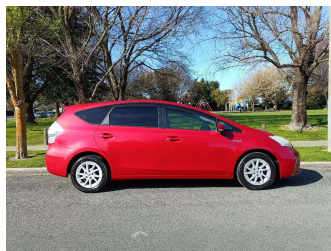

2012 Toyota Prius ALPHA G

Purchase Price **\$9,990**

Includes GST
Excludes on-road costs of \$400

Finance may be available on this vehicle. Ask one of our friendly staff for more information.

Gain peace of mind with Mechanical Breakdown Insurance. **Ask us how.**

Body Style
5 door, Station Wagon

Odometer
120,000 km

Engine
1800 cc, Hybrid

Fuel Type
Hybrid

Transmission
Auto, 2WD

Wheels
-

VIN
7AT0H637X23088859

Interior
Grey