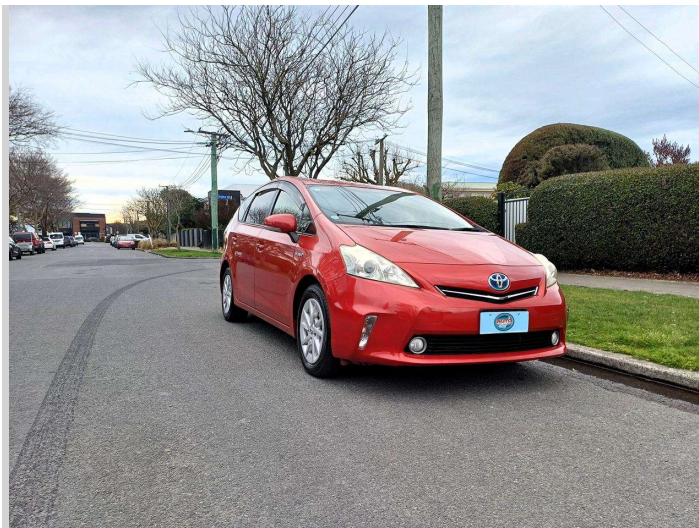

2012 Toyota Prius ALPHA G

Purchase Price **\$9,990**

Includes GST
Excludes on-road costs of \$400

Finance may be available on this vehicle. Ask one of our friendly staff for more information.

Gain peace of mind with Mechanical Breakdown Insurance. **Ask us how.**

- Top features**
- » 8 Air Bags
 - » AA Odometer Certified
 - » Air Conditioning
 - » All Electrics
 - » Auto headlights
 - » Chain-driven Engine
 - » Climate Control
 - » Digital Display
 - » Electric Mirrors
 - » Electric Windows
 - » Fog Lights
 - » HID Headlights
 - » Immobiliser
 - » ISOFIX for childseat
 - » Push Button Start
 - » Remote Locking
 - » Reverse Camera
 - » Side and Curtain Airba...

Body Style
5 door, Station Wagon

Odometer
120,000 km

Engine
1800 cc, Hybrid

Fuel Type
Hybrid

Transmission
Auto, 2WD

Wheels
-

VIN
7AT0H637X23088859

Interior
Grey