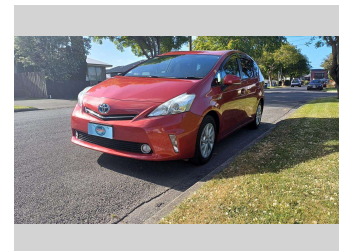

2012 Toyota Prius ALPHA G

Purchase Price **\$9,990**

Includes GST
Excludes on-road costs of \$400

Finance may be available on this vehicle. Ask one of our friendly staff for more information.

Gain peace of mind with Mechanical Breakdown Insurance. **Ask us how.**

Body Style
5 door, Station Wagon

Odometer
120,000 km

Engine
1800 cc, Hybrid

Fuel Type
Hybrid

Transmission
Auto, 2WD

Wheels
-

VIN
7AT0H637X23088859

Interior
Grey