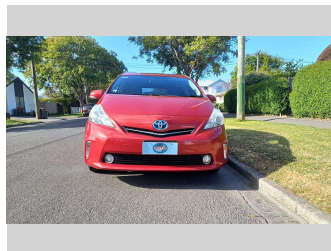

2012 Toyota Prius ALPHA G

Purchase Price **\$9,990**

Includes GST
Excludes on-road costs of \$400

Finance may be available on this vehicle. Ask one of our friendly staff for more information.

Gain peace of mind with Mechanical Breakdown Insurance. **Ask us how.**

Body Style
5 door, Station Wagon

Odometer
120,000 km

Engine
1800 cc, Hybrid

Fuel Type
Hybrid

Transmission
Auto, 2WD

Wheels
-

VIN
7AT0H637X23088859

Interior
Grey