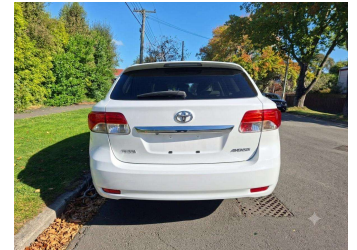

2013 Toyota Avensis 2.0 Sports TOP SPEC

Purchase Price **\$10,990**

Includes GST
Excludes on-road costs of \$400

Finance may be available on this vehicle. Ask one of our friendly staff for more information.

Body Style
5 door, Station Wagon

Odometer
95,310 km

Engine
2000 cc, Internal Combustion

Fuel Type
Petrol

Transmission
Auto, 2WD

Wheels
-

VIN
7AT0H63MX26008528

Interior
Beige