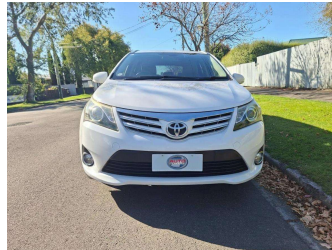

2013 Toyota Avensis 2.0 Sports TOP SPEC

Purchase Price **\$10,990**

Includes GST
Excludes on-road costs of \$400

Finance may be available on this vehicle. Ask one of our friendly staff for more information.

Body Style
5 door, Station Wagon

Odometer
95,310 km

Engine
2000 cc, Internal Combustion

Fuel Type
Petrol

Transmission
Auto, 2WD

Wheels
-

VIN
7AT0H63MX26008528

Interior
Beige