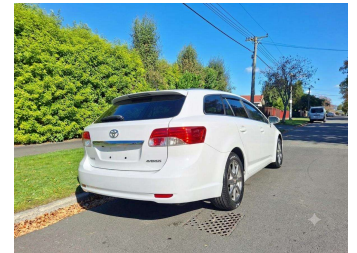

2013 Toyota Avensis 2.0 Sports TOP SPEC

Purchase Price **\$10,990**

Includes GST
Excludes on-road costs of \$400

Finance may be available on this vehicle. Ask one of our friendly staff for more information.

Body Style
5 door, Station Wagon

Odometer
95,310 km

Engine
2000 cc, Internal Combustion

Fuel Type
Petrol

Transmission
Auto, 2WD

Wheels
-

VIN
7AT0H63MX26008528

Interior
Beige

Safety

Based on 2025 VSRR rating

Reg No.
-

Ext Colour
White

History
Ex-Overseas

Seats
5 seats

CO2 Emissions
★ ★ ★ ★ ☆ ☆
190 grams/km

Energy Economy
★ ★ ☆ ☆ ☆ ☆
Annual fuel cost of \$3,210
8.2L per 100km