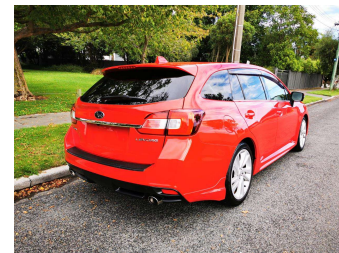

2015 Subaru LEVORG 1.6GT-S EYESIGHT 4WD

Purchase Price

\$19,990

Includes GST
Excludes on-road costs of \$400

Finance may be available on this vehicle. Ask one of our friendly staff for more information.

Gain peace of mind with Mechanical Breakdown Insurance. **Ask us how.**

Top features

- » 18' Factory Alloys
- » 6 Air Bags
- » AA Odometer Certified
- » Adaptive Radar Cruise...
- » Air Conditioning
- » All Electrics
- » All Wheel Drive
- » Auto headlights
- » Auto rain wipers
- » Auto Start Stop System
- » Bluetooth Handfree
- » Body Kit
- » Cargo Blind
- » CD Player
- » Central Locking
- » Chain-driven Engine
- » Climate Control
- » Daytime Running Lights

Body Style

5 door, Station Wagon

Odometer

37,780 km

Engine

1600 cc, Internal Combustion

Fuel Type

Petrol

Transmission

Auto, 4WD

Wheels

-

VIN

7AT0GF22X22028352

Interior

Black, Cloth