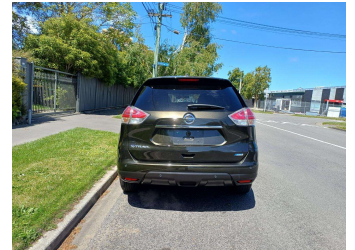

# 2014 Nissan X-Trail 20X 4WD LEATHER

Purchase Price

**\$15,990**

Includes GST  
Excludes on-road costs of \$400

Finance may be available on this vehicle. Ask one of our friendly staff for more information.