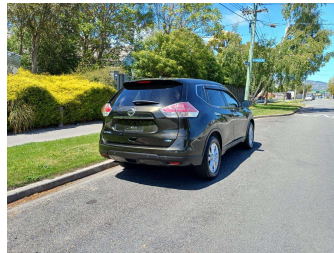

# 2014 Nissan X-Trail 20X 4WD LEATHER

Purchase Price

**\$15,990**

Includes GST  
Excludes on-road costs of \$400

Finance may be available on this vehicle. Ask one of our friendly staff for more information.