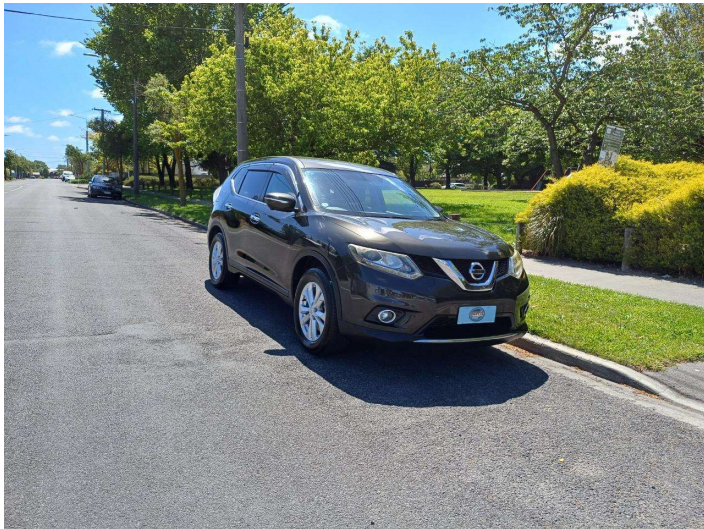

# 2014 Nissan X-Trail 20X 4WD LEATHER

Purchase Price

**\$15,990**

Includes GST  
Excludes on-road costs of \$400

Finance may be available on this vehicle. Ask one of our friendly staff for more information.