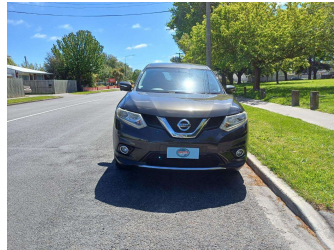

# 2014 Nissan X-Trail 20X 4WD LEATHER

Purchase Price

**\$15,990**

Includes GST  
Excludes on-road costs of \$400

Finance may be available on this vehicle. Ask one of our friendly staff for more information.