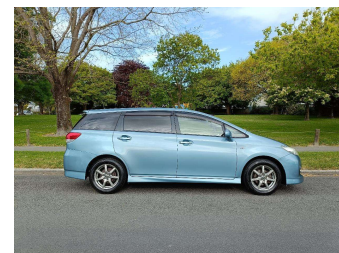

2010 Toyota Wish 1.8S SPORTS PACKAGE

Purchase Price **\$9,990**

Includes GST
Excludes on-road costs of \$400

Finance may be available on this vehicle. Ask one of our friendly staff for more information.

Gain peace of mind with Mechanical Breakdown Insurance. **Ask us how.**

Body Style
5 door, Station Wagon

Odometer
85,356 km

Engine
1800 cc, Internal Combustion

Fuel Type
Petrol

Transmission
Auto, 2WD

Wheels
-

VIN
7AT0H64BX20063677

Interior
Black, Cloth