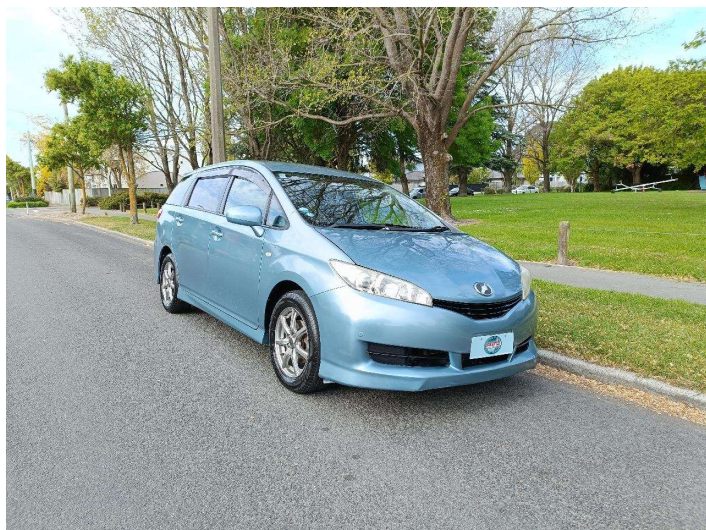

2010 Toyota Wish 1.8S SPORTS PACKAGE

Purchase Price **\$9,990**

Includes GST
Excludes on-road costs of \$400

Finance may be available on this vehicle. Ask one of our friendly staff for more information.

Gain peace of mind with Mechanical Breakdown Insurance. **Ask us how.**

Body Style
5 door, Station Wagon

Odometer
85,356 km

Engine
1800 cc, Internal Combustion

Fuel Type
Petrol

Transmission
Auto, 2WD

Wheels
-

VIN
7AT0H64BX20063677

Interior
Black, Cloth

Safety

Based on 2023 VSRR rating

Reg No.
NGS402

Ext Colour
Light Blue

History
Ex-Overseas, 1 owner

Seats
7 seats

CO2 Emissions
★★★★☆
176 grams/km

Energy Economy
★★☆☆☆
Annual fuel cost of \$2,900
7.4L per 100km