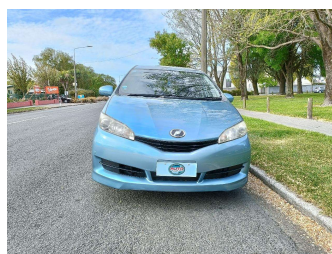

2010 Toyota Wish 1.8S SPORTS PACKAGE

Purchase Price **\$9,990**

Includes GST
Excludes on-road costs of \$400

Finance may be available on this vehicle. Ask one of our friendly staff for more information.

Gain peace of mind with Mechanical Breakdown Insurance. **Ask us how.**

Body Style
5 door, Station Wagon

Odometer
85,356 km

Engine
1800 cc, Internal Combustion

Fuel Type
Petrol

Transmission
Auto, 2WD

Wheels
-

VIN
7AT0H64BX20063677

Interior
Black, Cloth