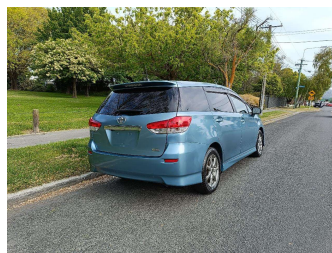

2010 Toyota Wish 1.8S SPORTS PACKAGE

Purchase Price **\$9,990**

Includes GST
Excludes on-road costs of \$400

Finance may be available on this vehicle. Ask one of our friendly staff for more information.

Gain peace of mind with Mechanical Breakdown Insurance. **Ask us how.**

Body Style
5 door, Station Wagon

Odometer
85,356 km

Engine
1800 cc, Internal Combustion

Fuel Type
Petrol

Transmission
Auto, 2WD

Wheels
-

VIN
7AT0H64BX20063677

Interior
Black, Cloth