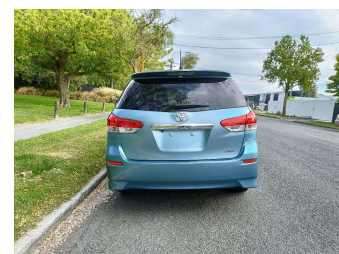

2010 Toyota Wish 1.8S SPORTS PACKAGE

Purchase Price **\$9,990**

Includes GST
Excludes on-road costs of \$400

Finance may be available on this vehicle. Ask one of our friendly staff for more information.

Gain peace of mind with Mechanical Breakdown Insurance. **Ask us how.**

Body Style
5 door, Station Wagon

Odometer
85,356 km

Engine
1800 cc, Internal Combustion

Fuel Type
Petrol

Transmission
Auto, 2WD

Wheels
-

VIN
7AT0H64BX20063677

Interior
Black, Cloth