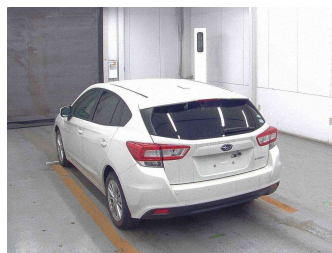

# 2018 Subaru Impreza SPORT 1.6I-L EYESIGHT

**Purchase Price** **\$14,990**

Includes GST  
Excludes on-road costs of \$400

Finance may be available on this vehicle. Ask one of our friendly staff for more information.

Body Style  
**5 door, Hatchback**

Odometer  
**54,370 km**

Engine  
**1600 cc, Internal Combustion**

Fuel Type  
**Petrol**

Transmission  
**Auto, 2WD**

Wheels  
-

VIN  
-

Interior  
**Black, Cloth**