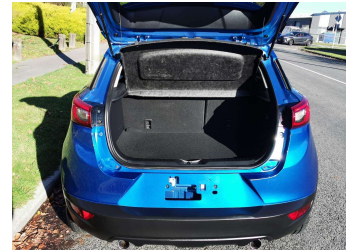

2015 Mazda CX-3 TOP SPEC LEATHER

Purchase Price **$19,990**

Includes GST
Excludes on-road costs of $400

Finance may be available on this vehicle. Ask one of our friendly staff for more information.

Gain peace of mind with Mechanical Breakdown Insurance. **Ask us how.**

1. **Top features**
2. » 18' Factory Alloys
   - » 6 Air Bags
   - » AA Odometer Certified
   - » Air Conditioning
   - » All Electrics
   - » Auto headlights
   - » Auto rain wipers
   - » Auto Start Stop System
   - » AUX-IN
   - » Blind Spot Warning
   - » Body Kit
   - » BOSE Sound System
   - » CD Player
   - » Central Locking
   - » Chain-driven Engine
   - » Climate Control
   - » Cruise Control
   - » Digital Display

Body Style
5 door, SUV

Odometer
34,140 km

Engine
1500 cc, Internal Combustion

Fuel Type
Diesel

Transmission
Auto, 2WD

Wheels
-

VIN
7AT0C147X22101913

Interior
Black, Leather

Safety

Based on 2023 UCSR rating for 15-21 models

Reg No.
-

Ext Colour
Blue

History
Ex-Overseas

Seats
5 seats

CO2 Emissions
★★★★☆
136 grams/km

Energy Economy
★★★★☆☆

Annual fuel cost of $2,520
5.2L per 100km

Cost per year is an estimate based on diesel price of $2.00 per litre and an average distance of 14000 km includes Road User Charges. Emissions and Energy Economy figures standardised to 3P WLTP.

Stock ID: 5290

Auto Depot | Phone 0800 001 198 | Email sales@autodepot.co.nz
432 - 434 St Asaph Street, Phillipstown, Christchurch 8011, New Zealand
www.autodepot.co.nz

★★★★★
4.76 | 515 reviews