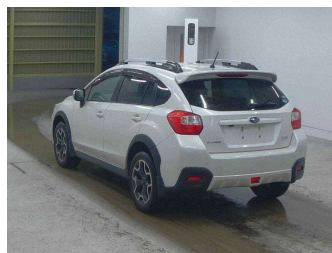

2013 Subaru XV 2.0L SPORTS 4WD

Purchase Price **\$13,990**

Includes GST
Excludes on-road costs of \$400

Finance may be available on this vehicle. Ask one of our friendly staff for more information.

Gain peace of mind with Mechanical Breakdown Insurance. **Ask us how.**

- Top features**
- » AA Odometer Certified
 - » Adaptive Radar Cruise...
 - » Air Bag(s)
 - » Air Conditioning
 - » All Electrics
 - » All Wheel Drive
 - » Alloy Wheels
 - » Auto headlights
 - » Auto rain wipers
 - » Body Kit
 - » CD Player
 - » Central Locking
 - » Chain-driven Engine
 - » Climate Control
 - » Digital Display
 - » Electric Mirrors
 - » Electric Seats
 - » Electric Windows

Body Style
5 door, Hatchback

Odometer
85,020 km

Engine
2000 cc, Internal Combustion

Fuel Type
Petrol

Transmission
Auto, 4WD

Wheels
-

VIN
-

Interior
Black, Half Leather