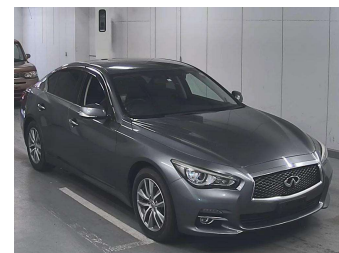

# 2014 Nissan Skyline 200GT TURBO LEATHER

**Purchase Price** **\$18,990**

Includes GST  
Excludes on-road costs of \$400

Finance may be available on this vehicle. Ask one of our friendly staff for more information.

Body Style  
**Sedan**

Odometer  
**49,200 km**

Engine  
**2000 cc, Internal Combustion**

Fuel Type  
**Petrol**

Transmission  
**Auto, 2WD**

Wheels  
-

VIN  
-

Interior  
**Black**