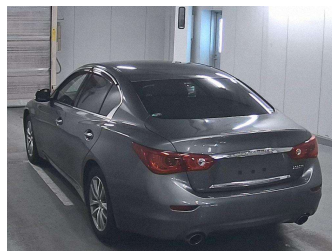

# 2014 Nissan Skyline 200GT TURBO LEATHER

**Purchase Price** **\$18,990**

Includes GST  
Excludes on-road costs of \$400

Finance may be available on this vehicle. Ask one of our friendly staff for more information.

Body Style  
**Sedan**

Odometer  
**49,200 km**

Engine  
**2000 cc, Internal Combustion**

Fuel Type  
**Petrol**

Transmission  
**Auto, 2WD**

Wheels  
-

VIN  
-

Interior  
**Black**