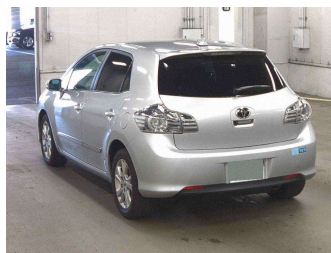

2010 Toyota Blade Base

Purchase Price **\$9,990**

Includes GST
Excludes on-road costs of \$400

Finance may be available on this vehicle. Ask one of our friendly staff for more information.

Gain peace of mind with Mechanical Breakdown Insurance. **Ask us how.**

- Top features**
- » AA Odometer Certified
 - » Air Bag(s)
 - » Air Conditioning
 - » All Electrics
 - » Alloy Wheels
 - » Auto headlights
 - » Auto rain wipers
 - » CD Player
 - » Central Locking
 - » Chain-driven Engine
 - » Climate Control
 - » Digital Display
 - » Electric Mirrors
 - » Electric Windows
 - » Fog Lights
 - » HID Headlights
 - » Immobiliser
 - » Power Steering

Body Style
5 door, Hatchback

Odometer
65,000 km

Engine
2400 cc, Internal Combustion

Fuel Type
Petrol

Transmission
Auto, 2WD

Wheels
-

VIN
7AT0H656X24037317

Interior
Black, Cloth