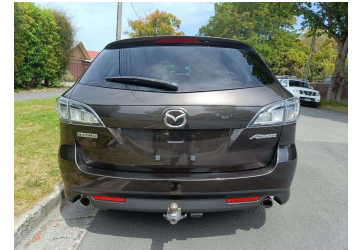

# 2010 Mazda Atenza 20S SPORTS

**Purchase Price** **\$9,990**

Includes GST  
Excludes on-road costs of \$400

Finance may be available on this vehicle. Ask one of our friendly staff for more information.

Gain peace of mind with Mechanical Breakdown Insurance. **Ask us how.**

Body Style  
**5 door, Station Wagon**

Odometer  
**120,230 km**

Engine  
**2000 cc, Internal Combustion**

Fuel Type  
**Petrol**

Transmission  
**Auto, 2WD**

Wheels  
-

VIN  
**7AT0C139X19201462**

Interior  
**Black**